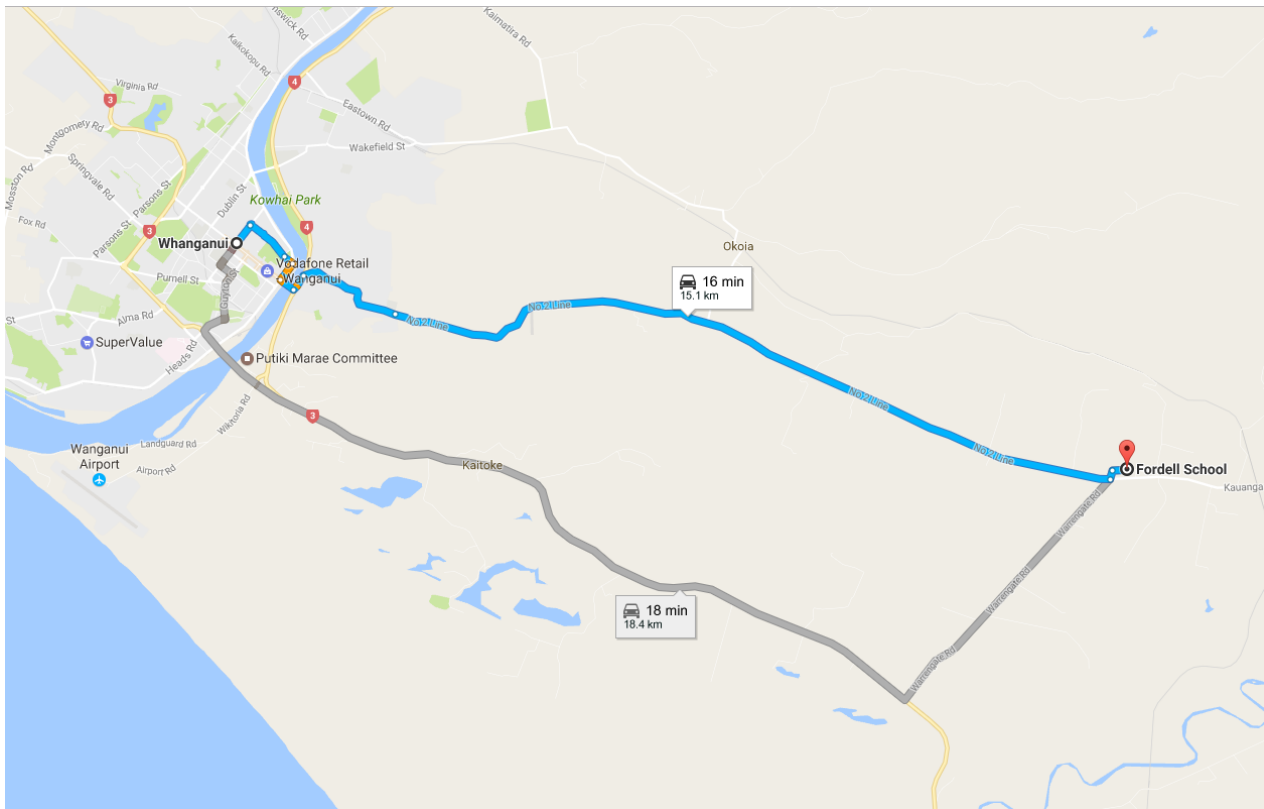

Directions to Hammond Park Budge Street, Fordell, Whanganui

Directions:

From Wellington:

From Whanganui via SH3:

From Whanganui via No 2 Line:

From Kauangaroa: