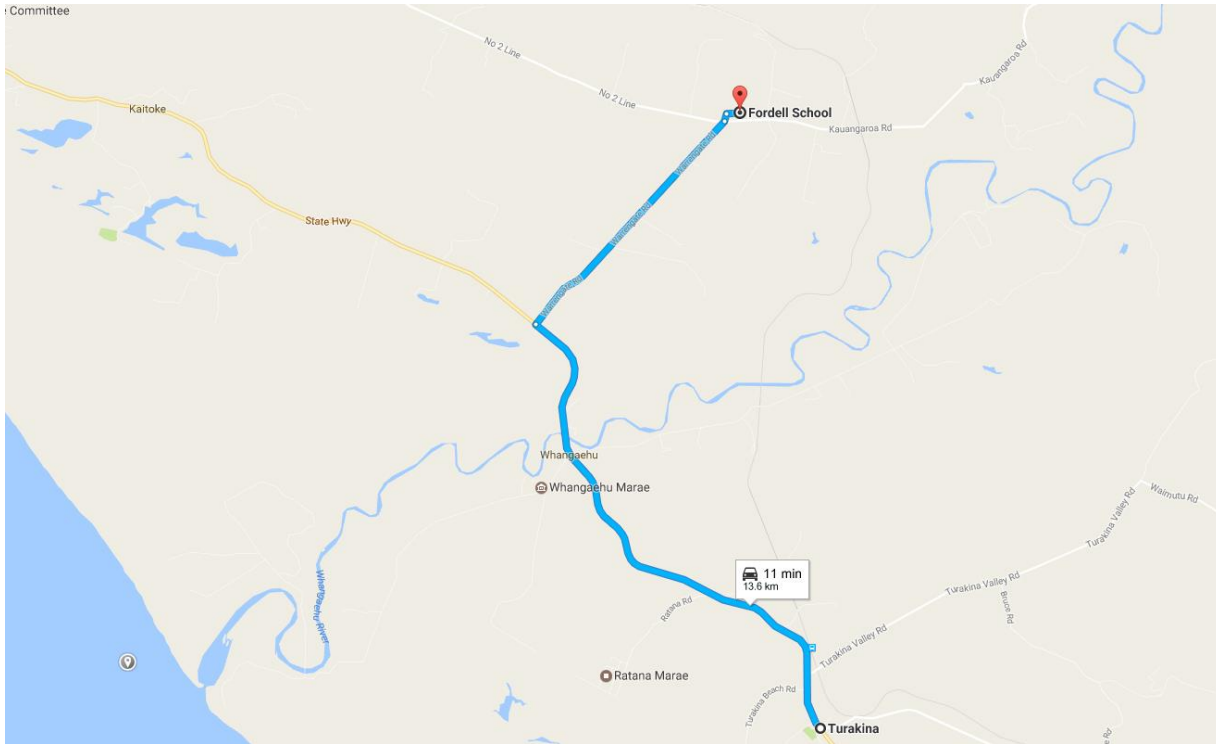

Directions to Hammond Park Budge Street, Fordell, Whanganui

Directions:

From Wellington:

From Whanganui via SH3:

From Whanganui via No 2 Line:

From Kauangaroa: