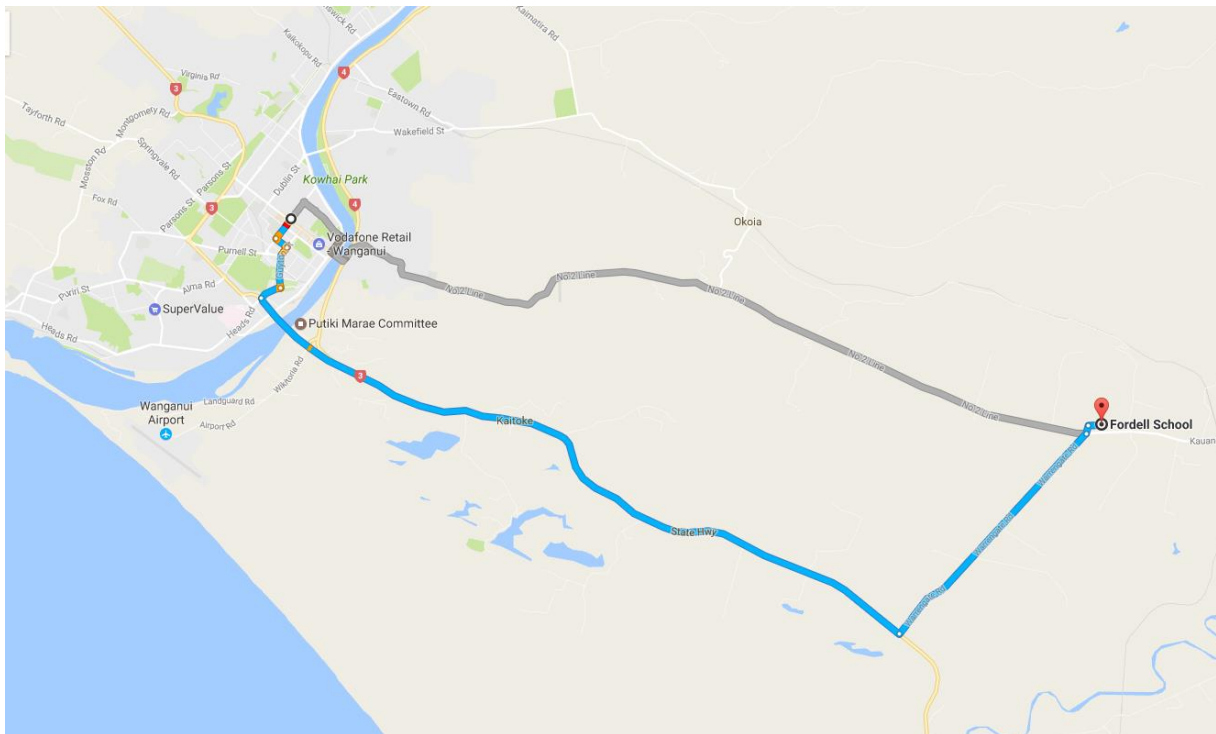

Directions to Hammond Park Budge Street, Fordell, Whanganui

Directions:

From Wellington:

From Whanganui via SH3:

From Whanganui via No 2 Line:

From Kauangaroa: